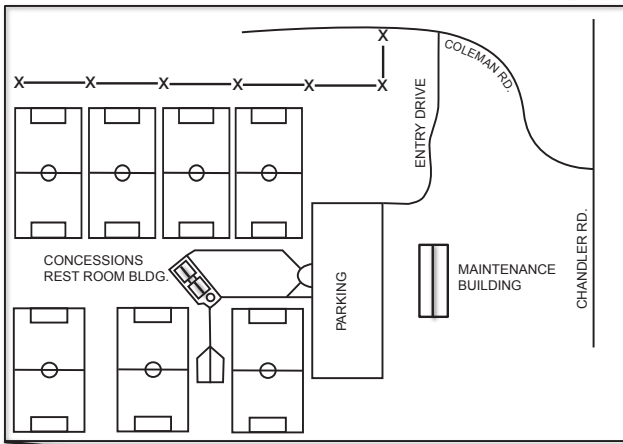

## SOCCER COMPLEX ENLARGEMENT

### Directions to Soccer Complex - North & South from US-127

- From US-127 take the Lake Lansing Road Exit.
- Go east on Lake Lansing Road for approximately 1.3 miles.  
(Cross Coolidge and Harrison Road before coming to Abbott).
- Turn north (left) on Abbott Road and travel approximately  $\frac{3}{4}$  of a mile.
- Turn west (left) on Coleman Road, travel .3 miles.
- Soccer Complex entrance is on the left.